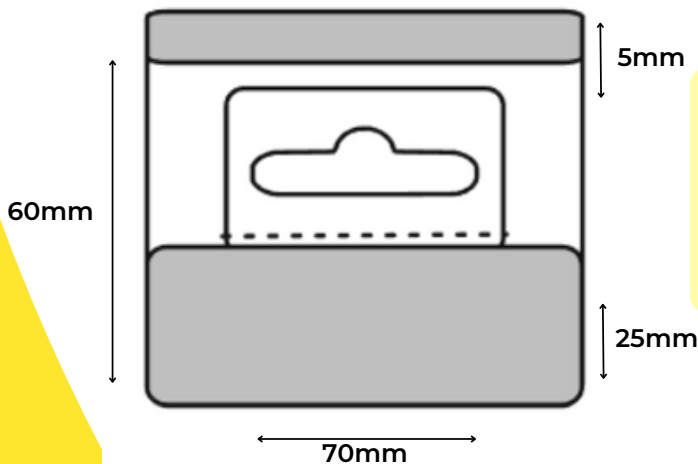

Code:HT0100 Euroslot Hangtab Soft Tail
 50mm x 35mm- 4 to view.
 250 micron PET -soft flex tail,rubber adhesive.
 Recommended display weight-400 grams

HT0111 Butterfly Hangtab Heavy Duty
 43mm x 96mm- 3 to view.
 250 micron PET rubber adhesive -soft flex tail.
 Recommended display weight-500 grams

Box Tab

HT0003 Big Box Tab
 60mm x 70mm-
 250 micron PET full face- with double sided 1st strip 5mm and 2nd strip 25mm Hi tack acrylic adhesive.
 Recommended display weight- 400 grams

Carry Handles

Code:HT0109 Carry Handle