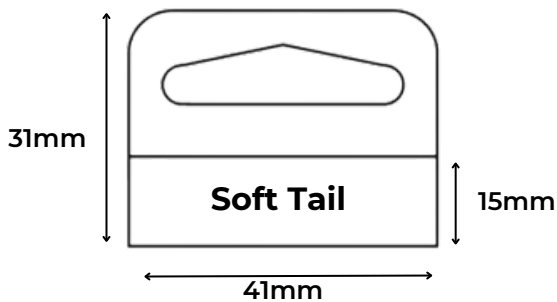

Delta Tabs

Code:HT0002 Delta Slot Heavy Duty.

67mm x 50mm- 4 to view.

250 micron APET full face- with double sided 24mm Hi tack strip acrylic adhesive.

Recommended display weight-500 grams

Code:HT0006 Delta Slot Repair Tag

67mm x 50mm

Repair/reinforcement tab- 250 micron APET with full surface acrylic adhesive.

Used to repair and reinforce original merchandising

Code:HT0102 Delta Slot Soft Tail.

41mm x 31mm- 8 to view.

250 micron PET with rubber adhesive - soft flex tail.

Recommended display weight-350 grams

Hook Tab

Code:HT0104 Slip Off Hook Tab

30mm x 50mm- 8 to view.

250 micron PET with rubber adhesive -soft flex tail.

Recommended display weight-400 grams

Punch Hole Tabs

Code:HT0017 Punch Hole Tab Heavy Duty

25mm x 50mm- 8 to view.
250 micron PET full face- with double sided 20mm Hi tack strip
acrylic adhesive

Recommended display weight-300 grams

Code:HT0103 Punch Hole Long Soft Tail

25mm x 50mm- 8 to view.

250 micron PET rubber adhesive - soft flex tail.