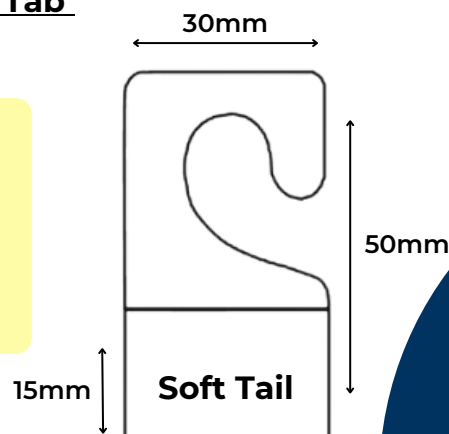

Recommended display weight-350 grams

Hook Tab

Code:HT0104 Slip Off Hook Tab

30mm x 50mm- 8 to view.

250 micron PET with rubber adhesive -soft flex tail.

Recommended display weight-400 grams

Punch Hole Tabs

Code:HT0017 Punch Hole Tab Heavy Duty

25mm x 50mm- 8 to view.
250 micron PET full face- with double sided 20mm Hi tack strip
acrylic adhesive

Recommended display weight-300 grams

Code:HT0103 Punch Hole Long Soft Tail

25mm x 50mm- 8 to view.

250 micron PET rubber adhesive - soft flex tail.

Code:HT0101 Punch Hole Soft Tail

22mm x 32mm- 8 to view

250 micron PET rubber adhesive - soft flex tail.

Recommended display weight-300 grams

Code:HT0018 Punch Hole Repair Tab

22mm x 32mm-8 to view

Repair/reinforcement tab- 250 micron full surface acrylic
adhesive.

Used to repair and reinforce original merchandising

Code:HT0014- Punch Hole Hang Tab Heavy Duty.

22mm x 32mm- 8 to view.

250 micron PET full face- with double sided 12mm Hi tack strip
acrylic adhesive.

Recommended display weight-400 grams .