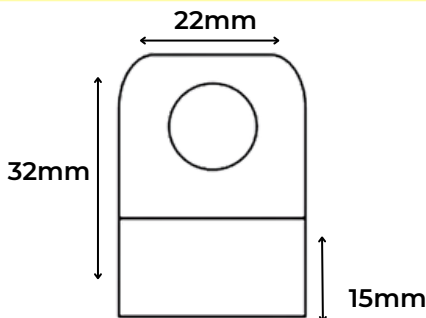

Recommended display weight-350 grams

Hook Tab

Code:HT0104 Slip Off Hook Tab

30mm x 50mm- 8 to view.

250 micron PET with rubber adhesive -soft flex tail.

Recommended display weight-400 grams

Punch Hole Tabs

Code:HT0017 Punch Hole Tab Heavy Duty

25mm x 50mm- 8 to view.
250 micron PET full face- with double sided 20mm Hi tack strip
acrylic adhesive

Recommended display weight-300 grams

Code:HT0103 Punch Hole Long Soft Tail

25mm x 50mm- 8 to view.

250 micron PET rubber adhesive - soft flex tail.

Code:HT0101 Punch Hole Soft Tail

22mm x 32mm- 8 to view

250 micron PET rubber adhesive - soft flex tail.

Recommended display weight-300 grams

Code:HT0018 Punch Hole Repair Tab

22mm x 32mm-8 to view

Repair/reinforcement tab- 250 micron full surface acrylic
adhesive.

Used to repair and reinforce original merchandising

Code:HT0014- Punch Hole Hang Tab Heavy Duty.

22mm x 32mm- 8 to view.

250 micron PET full face- with double sided 12mm Hi tack strip
acrylic adhesive.

Recommended display weight-400 grams .