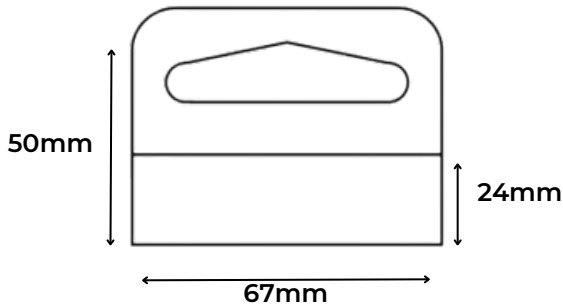

Delta Tabs

Code:HT0002 Delta Slot Heavy Duty.

67mm x 50mm- 4 to view.

250 micron APET full face- with double sided 24mm Hi tack strip acrylic adhesive.

Recommended display weight-500 grams

Code:HT0006 Delta Slot Repair Tag

Recommended display weight-350 grams

Hook Tab

Code:HT0104 Slip Off Hook Tab

30mm x 50mm- 8 to view.

250 micron PET with rubber adhesive -soft flex tail.

Recommended display weight-400 grams

Punch Hole Tabs

Code:HT0017 Punch Hole Tab Heavy Duty

25mm x 50mm- 8 to view.
250 micron PET full face- with double sided 20mm Hi tack strip
acrylic adhesive

Recommended display weight-300 grams

Code:HT0103 Punch Hole Long Soft Tail

25mm x 50mm- 8 to view.

250 micron PET rubber adhesive - soft flex tail.

Used to repair and reinforce original merchandising

Code:HT0014- Punch Hole Hang Tab Heavy Duty.

22mm x 32mm- 8 to view.

250 micron PET full face- with double sided 12mm Hi tack strip
acrylic adhesive.

Recommended display weight-400 grams .