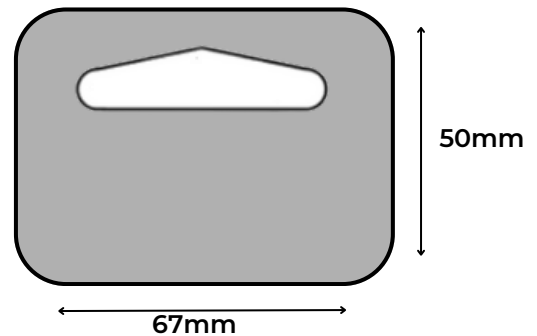

Delta Tabs

Code:HT0002 Delta Slot Heavy Duty.

67mm x 50mm- 4 to view.

250 micron APET full face- with double sided 24mm Hi tack strip acrylic adhesive.

Recommended display weight-500 grams

Code:HT0006 Delta Slot Repair Tag

67mm x 50mm

Repair/reinforcement tab- 250 micron APET with full surface acrylic adhesive.

Used to repair and reinforce original merchandising

Code:HT0102 Delta Slot Soft Tail.

41mm x 31mm- 8 to view.

250 micron PET with rubber adhesive - soft flex tail.

Recommended display weight-350 grams

Hook Tab

Code:HT0104 Slip Off Hook Tab

30mm x 50mm- 8 to view.

250 micron PET with rubber adhesive -soft flex tail.

Recommended display weight-400 grams

Punch Hole Tabs

Code:HT0017 Punch Hole Tab Heavy Duty

25mm x 50mm- 8 to view.
250 micron PET full face- with double sided 20mm Hi tack strip
acrylic adhesive

Recommended display weight-300 grams

Code:HT0103 Punch Hole Long Soft Tail

25mm x 50mm- 8 to view.

250 micron PET rubber adhesive - soft flex tail.