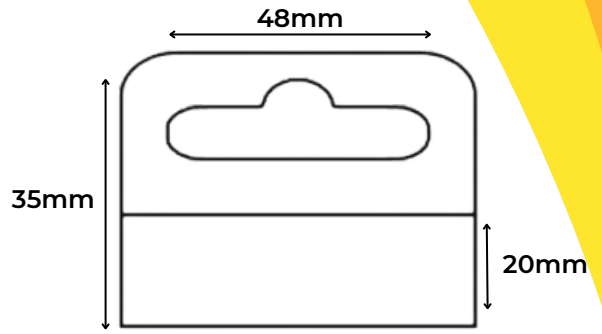

Used to repair and reinforce original merchandising

Code:HT0014- Punch Hole Hang Tab Heavy Duty.

22mm x 32mm- 8 to view.

250 micron PET full face- with double sided 12mm Hi tack strip
acrylic adhesive.

Recommended display weight-400 grams .

Euro Slot Tabs

Code:HT0009- Euroslot Repair Tab

40mm x 29mm

Repair/reinforcement tab- 250 micron full surface acrylic
adhesive.

Used to repair and reinforce original merchandising

Euro Slot Tabs

Code:HT0013 Euroslot Hangtab Heavy Duty.
 48mm x 35mm- 4 to view.
 250 micron PET full face- with double sided 20mm Hi tack strip acrylic adhesive.

Code:HT0100 Euroslot Hangtab Soft Tail
 50mm x 35mm- 4 to view.
 250 micron PET -soft flex tail,rubber adhesive.
 Recommended display weight-400 grams

HT0111 Butterfly Hangtab Heavy Duty
 43mm x 96mm- 3 to view.
 250 micron PET rubber adhesive -soft flex tail.
 Recommended display weight-500 grams

Box Tab

HT0003 Big Box Tab
 60mm x 70mm-
 250 micron PET full face- with double sided 1st strip 5mm and 2nd strip 25mm Hi tack acrylic adhesive.
 Recommended display weight- 400 grams

Carry Handles

Code:HT0109 Carry Handle