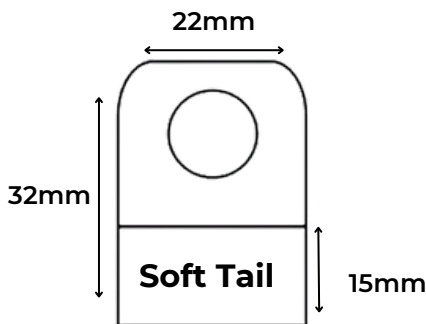

Delta Tabs

Code:HT0002 Delta Slot Heavy Duty.

67mm x 50mm- 4 to view.

250 micron APET full face- with double sided 24mm Hi tack strip acrylic adhesive.

Recommended display weight-500 grams

Code:HT0006 Delta Slot Repair Tag

Recommended display weight-350 grams

Hook Tab

Code:HT0104 Slip Off Hook Tab

30mm x 50mm- 8 to view.

250 micron PET with rubber adhesive -soft flex tail.

Recommended display weight-400 grams

Punch Hole Tabs

Code:HT0017 Punch Hole Tab Heavy Duty

25mm x 50mm- 8 to view.
250 micron PET full face- with double sided 20mm Hi tack strip
acrylic adhesive

Recommended display weight-300 grams

Code:HT0103 Punch Hole Long Soft Tail

25mm x 50mm- 8 to view.

250 micron PET rubber adhesive - soft flex tail.

Used to repair and reinforce original merchandising

Code:HT0014- Punch Hole Hang Tab Heavy Duty.

22mm x 32mm- 8 to view.

250 micron PET full face- with double sided 12mm Hi tack strip
acrylic adhesive.

Recommended display weight-400 grams .