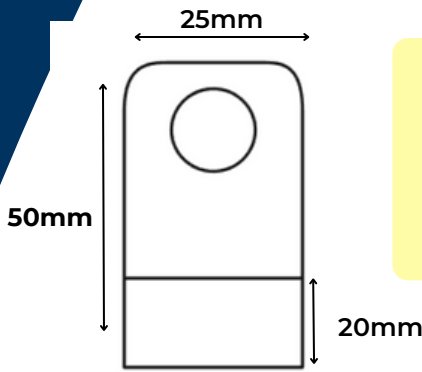

Delta Tabs

Code:HT0002 Delta Slot Heavy Duty.

67mm x 50mm- 4 to view.

250 micron APET full face- with double sided 24mm Hi tack strip acrylic adhesive.

Recommended display weight-500 grams

Code:HT0006 Delta Slot Repair Tag

Recommended display weight-350 grams

Hook Tab

Code:HT0104 Slip Off Hook Tab

30mm x 50mm- 8 to view.

250 micron PET with rubber adhesive -soft flex tail.

Recommended display weight-400 grams

Punch Hole Tabs

Code:HT0017 Punch Hole Tab Heavy Duty

25mm x 50mm- 8 to view.
250 micron PET full face- with double sided 20mm Hi tack strip
acrylic adhesive

Recommended display weight-300 grams

Code:HT0103 Punch Hole Long Soft Tail

25mm x 50mm- 8 to view.

250 micron PET rubber adhesive - soft flex tail.

Used to repair and reinforce original merchandising

Code:HT0014- Punch Hole Hang Tab Heavy Duty.

22mm x 32mm- 8 to view.

250 micron PET full face- with double sided 12mm Hi tack strip
acrylic adhesive.

Recommended display weight-400 grams .