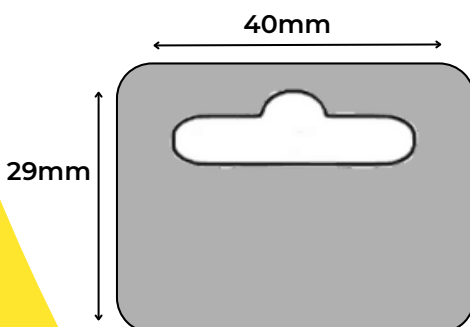

Recommended display weight-350 grams

Hook Tab

Code:HT0104 Slip Off Hook Tab

30mm x 50mm- 8 to view.

250 micron PET with rubber adhesive -soft flex tail.

Recommended display weight-400 grams

Punch Hole Tabs

Code:HT0017 Punch Hole Tab Heavy Duty

25mm x 50mm- 8 to view.
250 micron PET full face- with double sided 20mm Hi tack strip
acrylic adhesive

Recommended display weight-300 grams

Code:HT0103 Punch Hole Long Soft Tail

25mm x 50mm- 8 to view.

250 micron PET rubber adhesive - soft flex tail.

Used to repair and reinforce original merchandising

Code:HT0014- Punch Hole Hang Tab Heavy Duty.

22mm x 32mm- 8 to view.

250 micron PET full face- with double sided 12mm Hi tack strip
acrylic adhesive.

Recommended display weight-400 grams .

Euro Slot Tabs

Code:HT0009- Euroslot Repair Tab

40mm x 29mm

Repair/reinforcement tab- 250 micron full surface acrylic
adhesive.

Used to repair and reinforce original merchandising

Euro Slot Tabs

Code:HT0013 Euroslot Hangtab Heavy Duty.
 48mm x 35mm- 4 to view.
 250 micron PET full face- with double sided 20mm Hi tack strip acrylic adhesive.