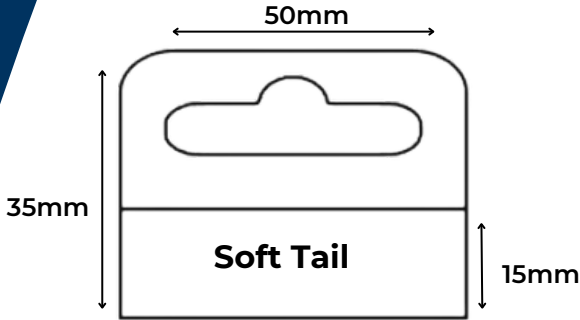

Used to repair and reinforce original merchandising

Code:HT0014- Punch Hole Hang Tab Heavy Duty.

22mm x 32mm- 8 to view.

250 micron PET full face- with double sided 12mm Hi tack strip
acrylic adhesive.

Recommended display weight-400 grams .

Euro Slot Tabs

Code:HT0009- Euroslot Repair Tab

40mm x 29mm

Repair/reinforcement tab- 250 micron full surface acrylic
adhesive.

Used to repair and reinforce original merchandising

Euro Slot Tabs

Code:HT0013 Euroslot Hangtab Heavy Duty.
 48mm x 35mm- 4 to view.
 250 micron PET full face- with double sided 20mm Hi tack strip acrylic adhesive.

Code:HT0100 Euroslot Hangtab Soft Tail
 50mm x 35mm- 4 to view.
 250 micron PET -soft flex tail,rubber adhesive.
 Recommended display weight-400 grams

HT0111 Butterfly Hangtab Heavy Duty
 43mm x 96mm- 3 to view.
 250 micron PET rubber adhesive -soft flex tail.
 Recommended display weight-500 grams

Box Tab

HT0003 Big Box Tab
 60mm x 70mm-
 250 micron PET full face- with double sided 1st strip 5mm and 2nd strip 25mm Hi tack acrylic adhesive.
 Recommended display weight- 400 grams

Carry Handles

Code:HT0109 Carry Handle