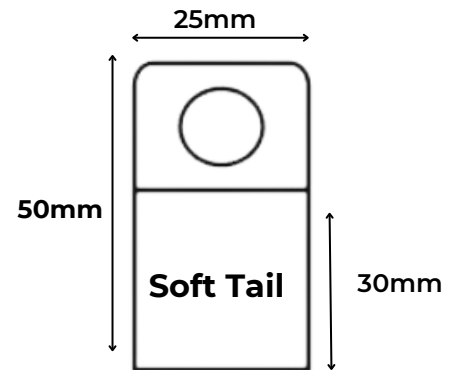

Delta Tabs

Code:HT0002 Delta Slot Heavy Duty.

67mm x 50mm- 4 to view.

250 micron APET full face- with double sided 24mm Hi tack strip acrylic adhesive.

Recommended display weight-500 grams

Code:HT0006 Delta Slot Repair Tag

Recommended display weight-350 grams

Hook Tab

Code:HT0104 Slip Off Hook Tab

30mm x 50mm- 8 to view.

250 micron PET with rubber adhesive -soft flex tail.

Recommended display weight-400 grams

Punch Hole Tabs

Code:HT0017 Punch Hole Tab Heavy Duty

25mm x 50mm- 8 to view.
250 micron PET full face- with double sided 20mm Hi tack strip
acrylic adhesive

Recommended display weight-300 grams

Code:HT0103 Punch Hole Long Soft Tail

25mm x 50mm- 8 to view.

250 micron PET rubber adhesive - soft flex tail.

Used to repair and reinforce original merchandising

Code:HT0014- Punch Hole Hang Tab Heavy Duty.

22mm x 32mm- 8 to view.

250 micron PET full face- with double sided 12mm Hi tack strip
acrylic adhesive.

Recommended display weight-400 grams .