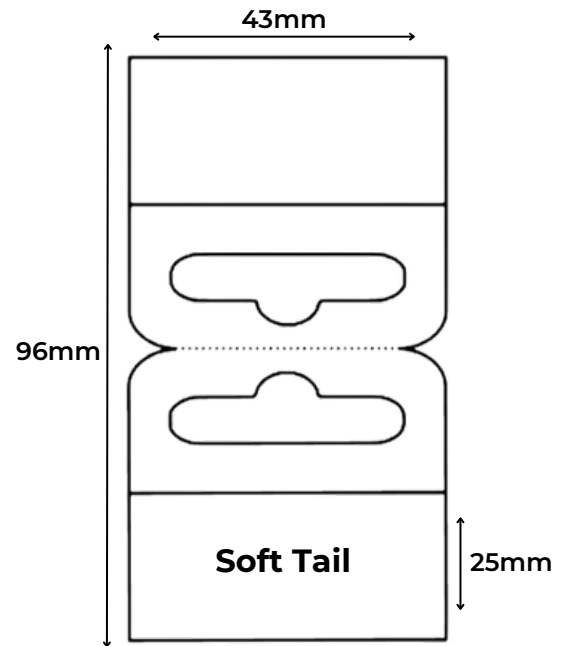

Used to repair and reinforce original merchandising

Code:HT0014- Punch Hole Hang Tab Heavy Duty.

22mm x 32mm- 8 to view.

250 micron PET full face- with double sided 12mm Hi tack strip
acrylic adhesive.

Recommended display weight-400 grams .

Euro Slot Tabs

Code:HT0009- Euroslot Repair Tab

40mm x 29mm

Repair/reinforcement tab- 250 micron full surface acrylic
adhesive.

Used to repair and reinforce original merchandising

Euro Slot Tabs

Code:HT0013 Euroslot Hangtab Heavy Duty.
 48mm x 35mm- 4 to view.
 250 micron PET full face- with double sided 20mm Hi tack strip acrylic adhesive.

Code:HT0100 Euroslot Hangtab Soft Tail
 50mm x 35mm- 4 to view.
 250 micron PET -soft flex tail,rubber adhesive.
 Recommended display weight-400 grams

HT0111 Butterfly Hangtab Heavy Duty
 43mm x 96mm- 3 to view.
 250 micron PET rubber adhesive -soft flex tail.
 Recommended display weight-500 grams

Box Tab

HT0003 Big Box Tab
 60mm x 70mm-
 250 micron PET full face- with double sided 1st strip 5mm and 2nd strip 25mm Hi tack acrylic adhesive.
 Recommended display weight- 400 grams

Carry Handles

Code:HT0109 Carry Handle