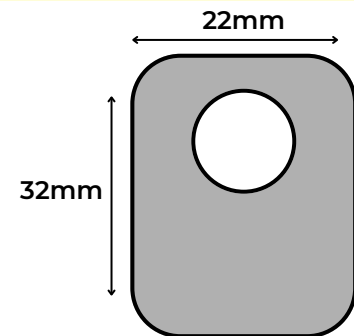

Recommended display weight-350 grams

Hook Tab

Code:HT0104 Slip Off Hook Tab

30mm x 50mm- 8 to view.

250 micron PET with rubber adhesive -soft flex tail.

Recommended display weight-400 grams

Punch Hole Tabs

Code:HT0017 Punch Hole Tab Heavy Duty

25mm x 50mm- 8 to view.
250 micron PET full face- with double sided 20mm Hi tack strip
acrylic adhesive

Recommended display weight-300 grams

Code:HT0103 Punch Hole Long Soft Tail

25mm x 50mm- 8 to view.

250 micron PET rubber adhesive - soft flex tail.

Code:HT0101 Punch Hole Soft Tail

22mm x 32mm- 8 to view

250 micron PET rubber adhesive - soft flex tail.

Recommended display weight-300 grams

Code:HT0018 Punch Hole Repair Tab

22mm x 32mm-8 to view

Repair/reinforcement tab- 250 micron full surface acrylic
adhesive.

Used to repair and reinforce original merchandising

Code:HT0014- Punch Hole Hang Tab Heavy Duty.

22mm x 32mm- 8 to view.

250 micron PET full face- with double sided 12mm Hi tack strip
acrylic adhesive.

Recommended display weight-400 grams .